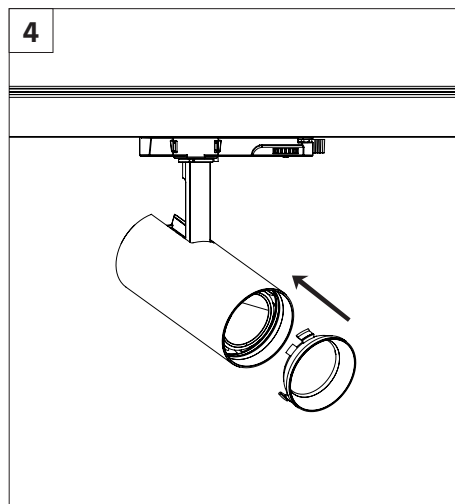

HANCE

ACCESSORIES

GLASS / HONEYCOMB (1000/2000)

GLASS/HONEYCOMB (3000/4000)

ELLIPTIC LENS / SOFT LENS

CUTTING BEAM