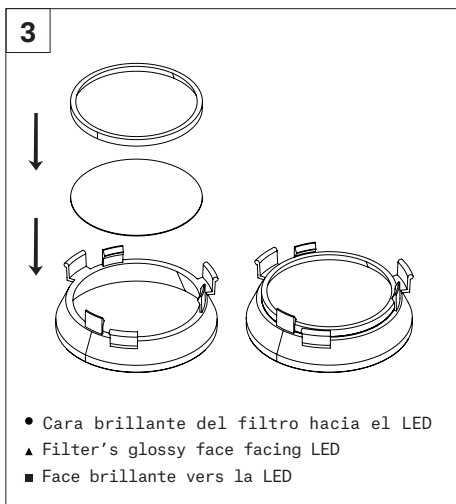

HANCE

ACCESSORIES

GLASS / HONEYCOMB (1000/2000)

GLASS/HONEYCOMB (3000/4000)

ELLIPTIC LENS / SOFT LENS

CUTTING BEAM