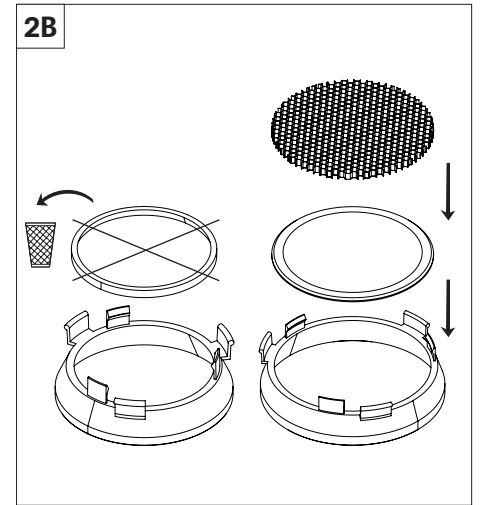

HANCE

ACCESSORIES

GLASS / HONEYCOMB (1000/2000)

GLASS/HONEYCOMB (3000/4000)

ELLIPTIC LENS / SOFT LENS

CUTTING BEAM