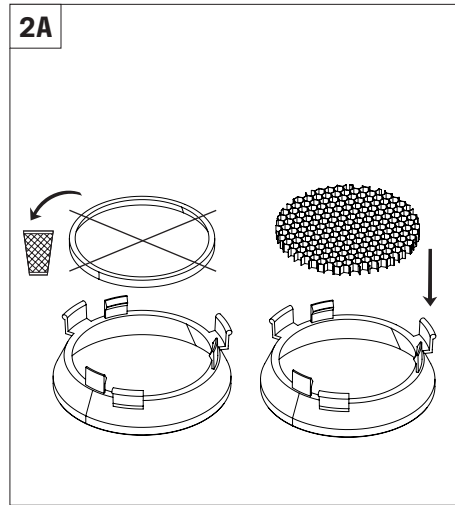

HANCE

ACCESSORIES

GLASS / HONEYCOMB (1000/2000)

GLASS/HONEYCOMB (3000/4000)

ELLIPTIC LENS / SOFT LENS

CUTTING BEAM