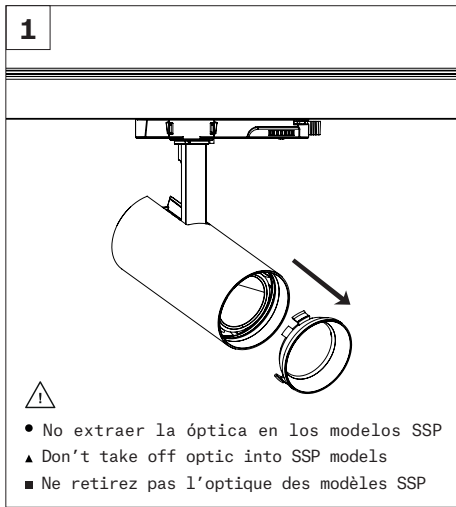

HANCE

ACCESSORIES

GLASS / HONEYCOMB (1000/2000)

GLASS/HONEYCOMB (3000/4000)

ELLIPTIC LENS / SOFT LENS

CUTTING BEAM